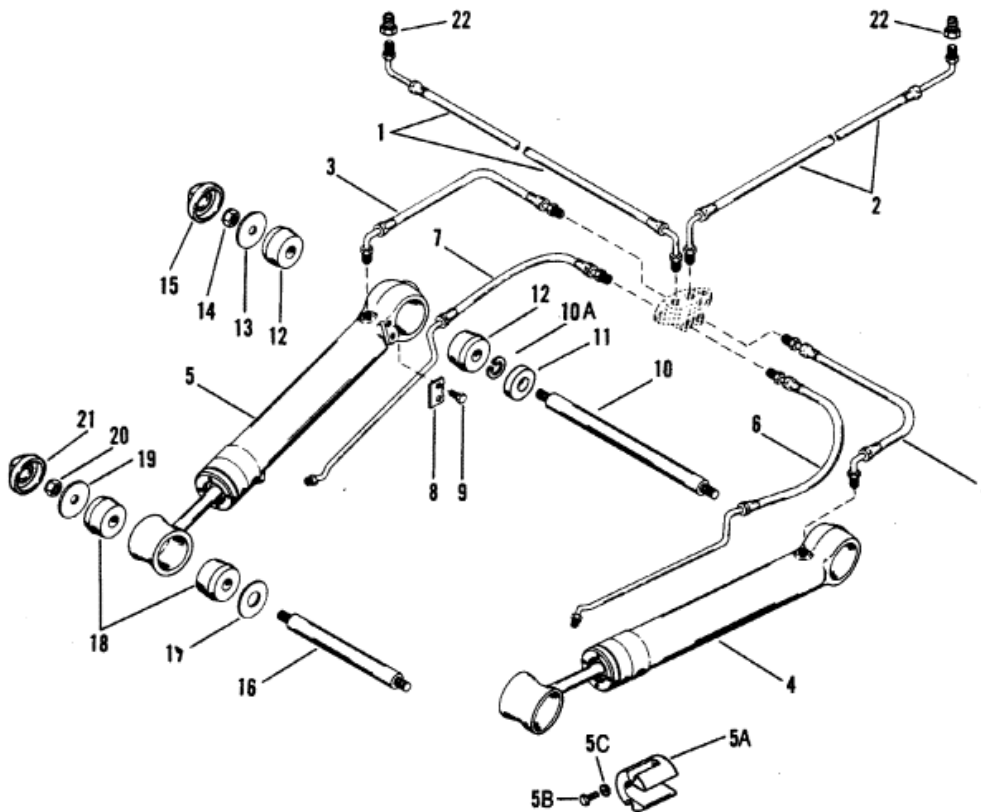

NOTE

15768A1 TRIM CYLINDER LIMIT KIT

Parts List

Ref	Class	Part	Description	Qty	Comment	Footnote
1	32	95858	HOSE, Black, Hydraulic	1	(CONNECTOR TO PUMP)	
2	32	95859	HOSE, Gray, Hydraulic	1	(CONNECTOR TO PUMP)	
3	32	99904	HOSE	2	(TRIM CYLINDER TO CONNECTI	
4		98704A17	TRIM CYLINDER, Starboard	1		
5		98703A17	TRIM CYLINDER, Port	1		
5A		806190A 1	ANODE ASSEMBLY	2		
5B	10	806290	SCREW, (#10-32 x .625)	4		
5C	13	69432	LOCKWASHER, (#10 External)	4		
--		87399A 2	OVERHAUL KIT	2		
--	25	87400A 2	SEAL KIT	2		
6	32	99902	HOSE, Trim Cylinder, Starboard	1	(TRIM CYLINDER)	
7	32	99903	HOSE, Trim Cylinder, Port	1	(TRIM CYLINDER)	
8		85060	PLATE	2		
9	10	85486	SCREW, (.250-20 x .375)	4		
10	17	44167A 1	PIN	1		
10A	53	805272	RING, Retaining	2		
11	12	44164	WASHER	2		
12	23	44165	BUSHING	4		
13	12	44163	WASHER	2		
14	11	13439 1	NUT, (.4375-20)	2		
15	19	14842	CAP	2		
16	17	44166	PIN	1		
17	12	44164	WASHER	2		
18	23	44165	BUSHING	4		
19	12	44163	WASHER	2		
20	11	13439 1	NUT, (.4375-20)	2		
21	19	14842	CAP	2		
22	22	805118	FITTING, (.4375 UNS x .4375 Inve	2		
22	22	808727	CONNECTOR, (.437 UNF To .25 Ir	2		